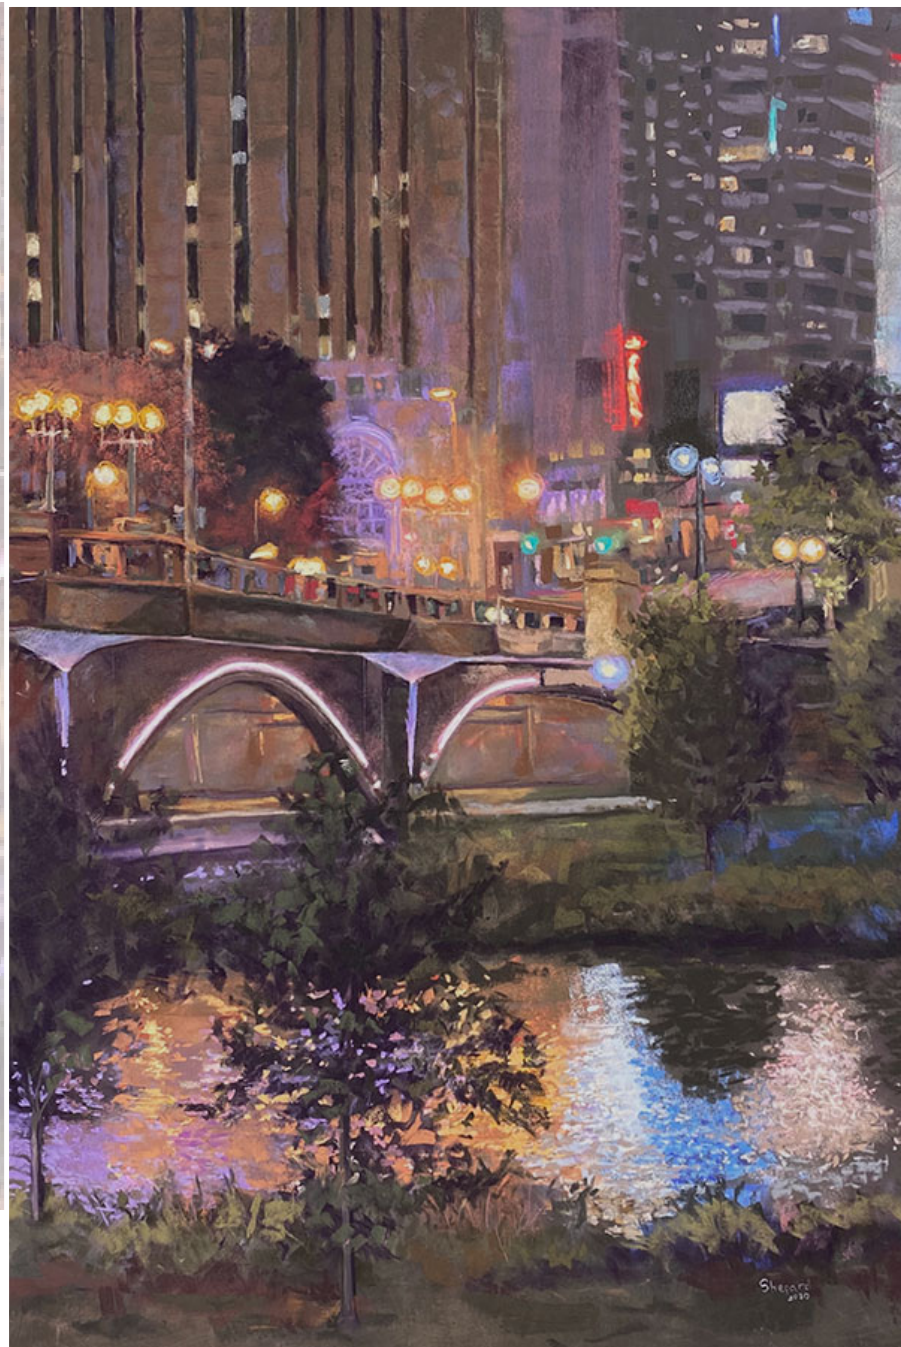

SOLD ARTWORK

Broad Street Bridge
24" x 36"
Pastel
Collection of April Bendure