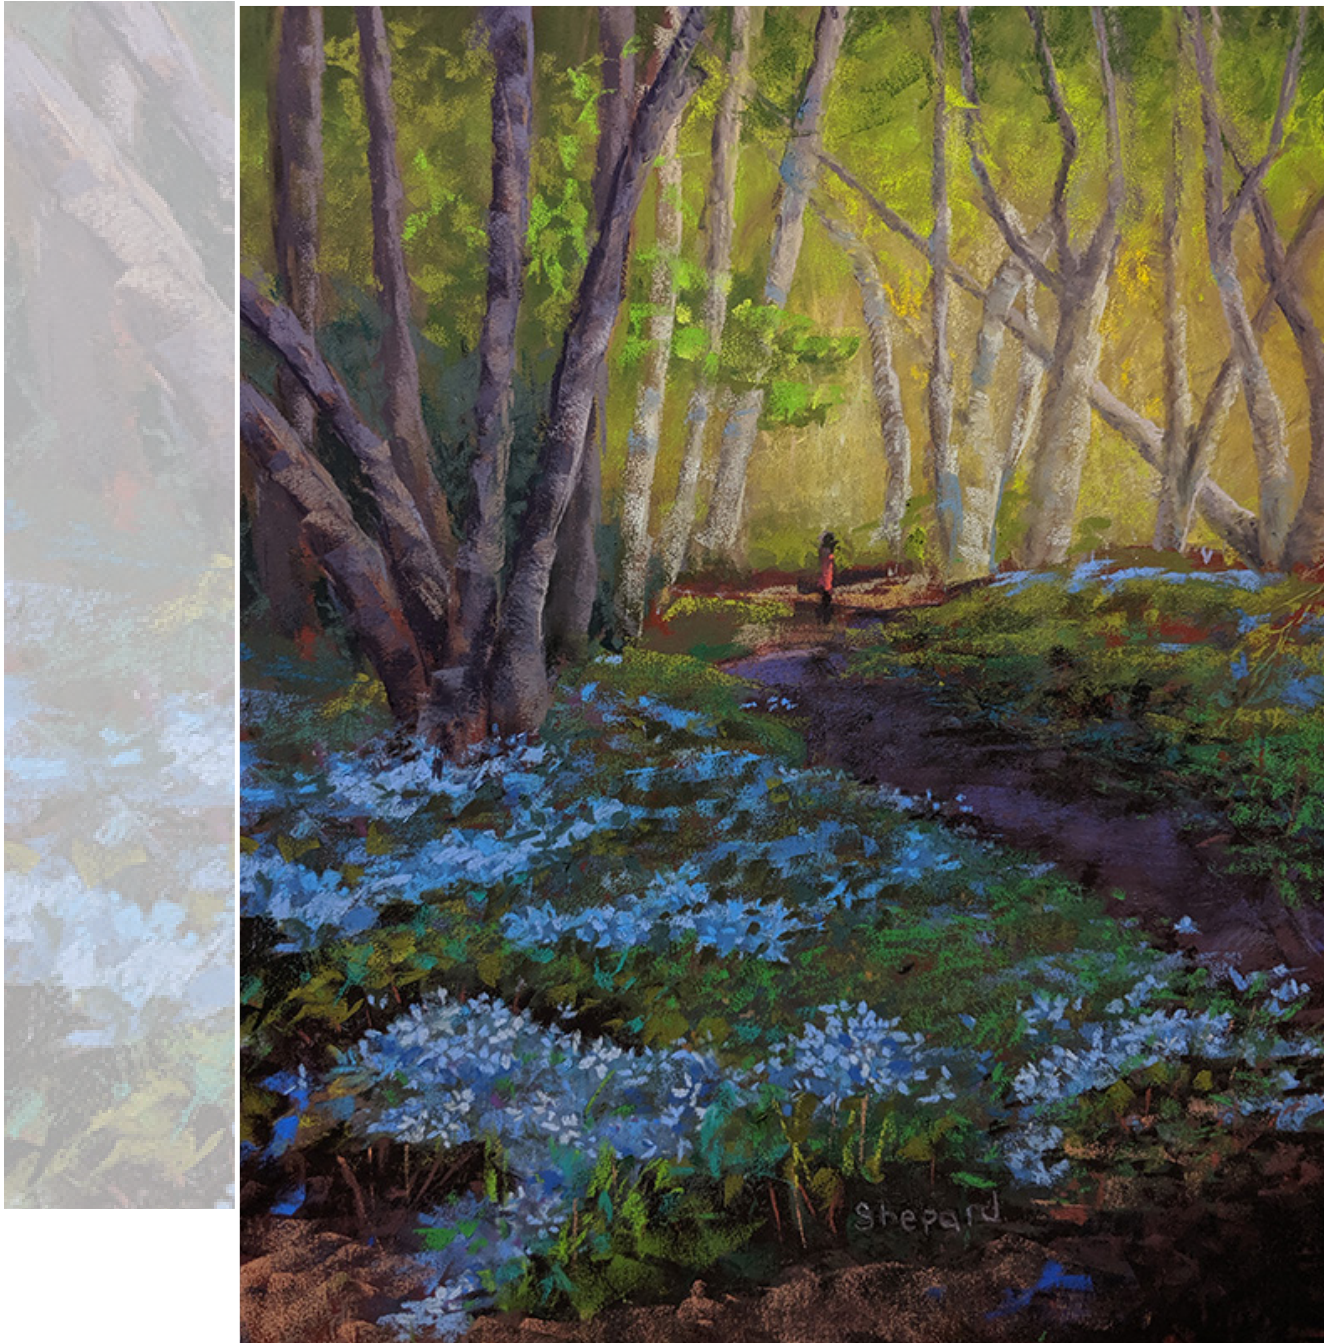

THE GOLDEN HOUR OF SUBURBIA

Suburbia series
24 x 24" Oil. 1,000

THE EDGE OF SUBURBIA

Suburbia series
24 x 24" Oil. 1,000

EDEN'S GATE

Floral series
12 x 16" Pastel. 450

ROSE GARDEN

Floral series
12 x 9" Pastel. 350